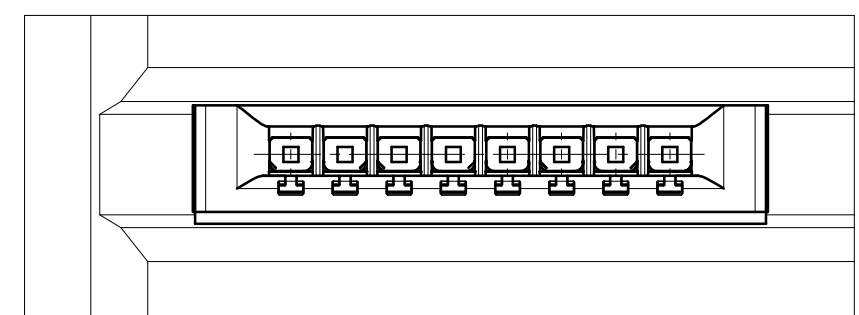

Abdeckung vorverrastet  
cover loose mounted

Abdeckung verpresst  
cover pressed on

Verpackt in Tray - tray packaging  
Verpackungseinheit 77 Stück - packaging unit 77

Einzelheit X  
detail X

454673		weiß white	0.6	9	1.2	8.4	Codierung wie Variante schwarz Encoding such variant black
364257		rot red	4.2	5.4	4.8	4.8	
364256		grün green	3	6.6	3.6	6	
364255		blau blue	1.8	7.8	2.4	7.2	
364254		schwarz black	0.6	9	1.2	8.4	
Ident-Nr. part-no.	Codierung coding	Farbe color	A	B	C	D	Bemerkung note

Information:  All rights reserved. Only for Information. To ensure that this is the latest version of this drawing, please contact one of the ERNI companies before using.	Tolerances  All Dimensions in mm	Scale	3:1
		Designation <b>F 2,54 SRC-A, 8-polig BA 2</b>	
www.ERNI.com d Index	Subject to modification without prior notice. Drawing will not be updated.	<b>324037</b> i A3	
		Class SRCBUG	