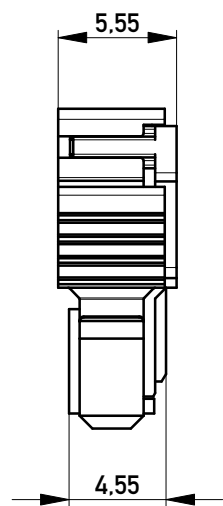

Abdeckung vorverrastet  
cover loose mounted

Abdeckung verpresst  
cover pressed on

Verpackt in Tray - tray packaging  
Verpackungseinheit 77 Stück - packaging unit 77

Einzelheit X  
detail X

454673		weiß white	0.6	9	1.2	8.4	Codierung wie Variante schwarz Encoding such variant black
364257		rot red	4.2	5.4	4.8	4.8	
364256		grün green	3	6.6	3.6	6	
364255		blau blue	1.8	7.8	2.4	7.2	
364254		schwarz black	0.6	9	1.2	8.4	
Ident-Nr. part-no.	Codierung coding	Farbe color	A	B	C	D	Bemerkung note

Information:  All rights reserved. Only for Information. To ensure that this is the latest version of this drawing, please contact one of the ERNI companies before using.	Tolerances  All Dimensions in mm	Scale	3:1
		Designation <b>F 2,54 SRC-A, 8-polig BA 2</b>	
www.ERNI.com d Index	Subject to modification without prior notice. Drawing will not be updated.	<b>324037</b> i A3	
		Class SRCBUG	