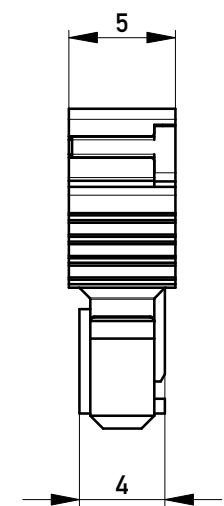

Abdeckung vorverrastet  
cover loose mounted

Abdeckung verpresst  
cover pressed on

Verpackt in Tray - tray packaging  
Verpackungseinheit 77 Stück - packaging unit 77

Einzelheit X  
detail X

454673		weiß white	0.6	9	1.2	8.4	Codierung wie Variante schwarz Encoding such variant black
364257		rot red	4.2	5.4	4.8	4.8	
364256		grün green	3	6.6	3.6	6	
364255		blau blue	1.8	7.8	2.4	7.2	
364254		schwarz black	0.6	9	1.2	8.4	
Ident-Nr. part-no.	Codierung coding	Farbe color	A	B	C	D	Bemerkung note

Information:  All rights reserved. Only for Information. To ensure that this is the latest version of this drawing, please contact one of the ERNI companies before using.	Tolerances  All Dimensions in mm	Scale	3:1
		Designation <b>F 2,54 SRC-A, 8-polig BA 2</b>	
www.ERNI.com d Index	Subject to modification without prior notice. Drawing will not be updated.	<b>324037</b> i A3	
		Class SRCBUG	