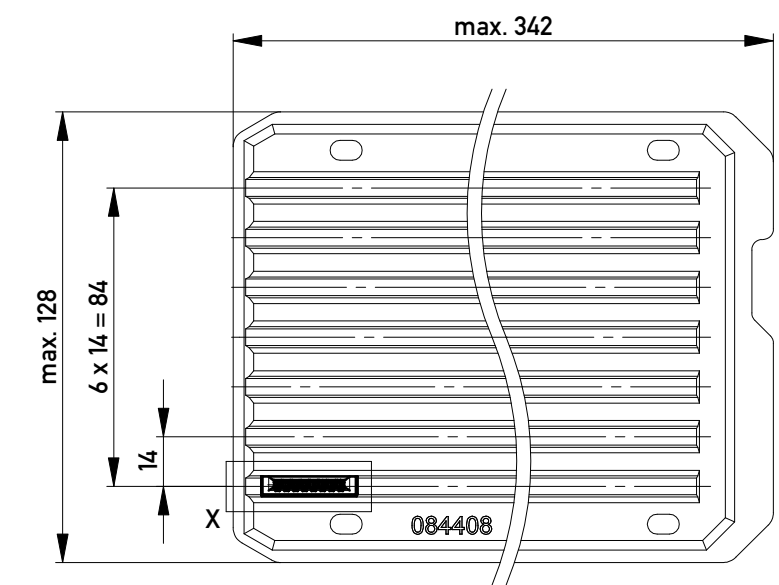

Abdeckung vorverrastet  
cover loose mounted

Abdeckung verpresst  
cover pressed on

Verpackt in Tray - tray packaging  
Verpackungseinheit 77 Stück - packaging unit 77

Einzelheit X  
detail X

454673		weiß white	0.6	9	1.2	8.4	Codierung wie Variante schwarz Encoding such variant black
364257		rot red	4.2	5.4	4.8	4.8	
364256		grün green	3	6.6	3.6	6	
364255		blau blue	1.8	7.8	2.4	7.2	
364254		schwarz black	0.6	9	1.2	8.4	
Ident-Nr. part-no.	Codierung coding	Farbe color	A	B	C	D	Bemerkung note

Information:  All rights reserved. Only for Information. To ensure that this is the latest version of this drawing, please contact one of the ERNI companies before using.	Tolerances  All Dimensions in mm	Scale	3:1
		Designation <b>F 2,54 SRC-A, 8-polig BA 2</b>	
www.ERNI.com d Index	Subject to modification without prior notice. Drawing will not be updated.	<b>324037</b> i A3	
		Class SRCBUG	